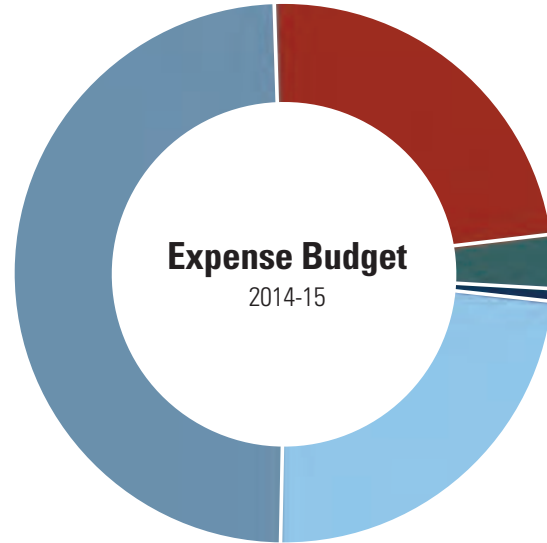

COMPENSATION
49.4%

FINANCIAL AID
23.1%

DEBT SERVICE
3.5%

CONTINGENCY
1.0%

OPERATING EXPENSE
23%

Budget: $134.9 million

Comprehensive Fee: $60,895

Endowment Spend Rule Distribution: $11.2 million

Annual Fund: $5.6 million

Financial Aid: $31.2 million

Enrollment: 1853 Full-time Undergraduate

Student/Faculty Ratio: 9:1

Debt (6/30/15): $81.7 million

Net Assets (6/30/15): $359 million