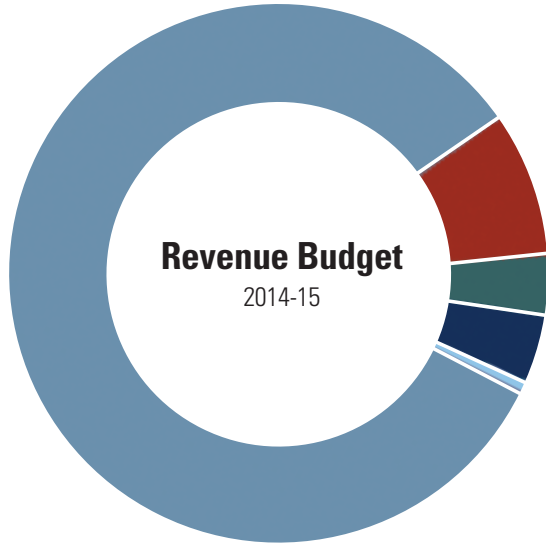

Financial Summary

FISCAL YEAR 2014-15

Disciplined budget management and excellence in financial stewardship and donor engagement translated into unprecedented success this past fiscal year. Evidence of this success is reflected in the following financial summary. It is also mirrored in our continuing forward momentum, driven by the extraordinary generosity and philanthropic leadership of our alumni, parents and friends.

STUDENT FEES
82.9%

ENDOWMENT
8.3%

GIFTS/GRANTS
3.7%

ANNUAL FUND
4.2%

OTHER
0.9%