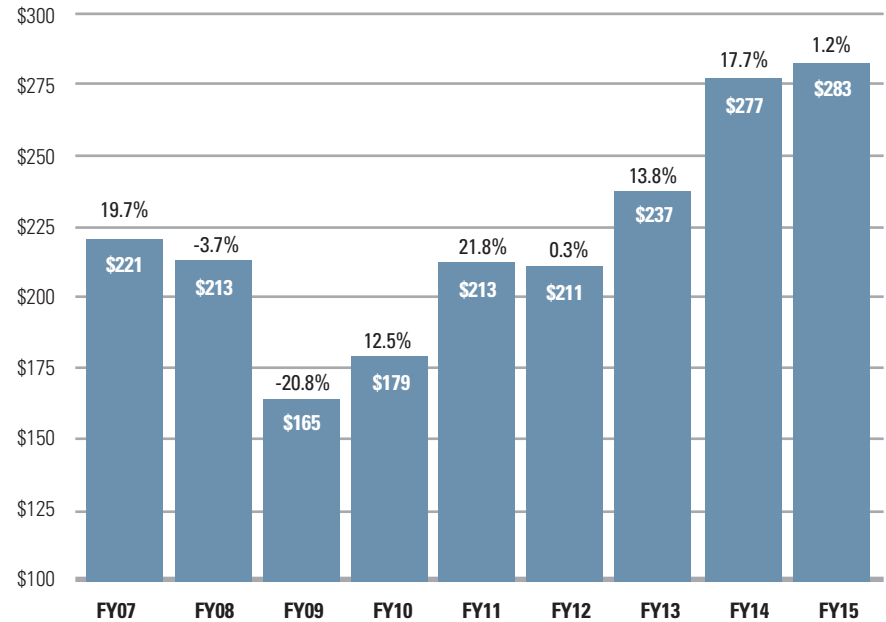

Endowment Portfolio Market Value and Investment Return

(in \$ millions, as of June 30)

Honor Roll of Giving

The academic year 2014-2015 saw unprecedented success in our fundraising efforts with cash gifts totaling nearly \$20,000,000. Because of the commitment and generosity of the entire Connecticut College community, we are able to provide an exceptional education in the liberal arts, an education that transforms lives. To all those listed in the following pages, please accept our sincerest thanks. Because of you, the College we know and love will continue to flourish and thrive in its second century.